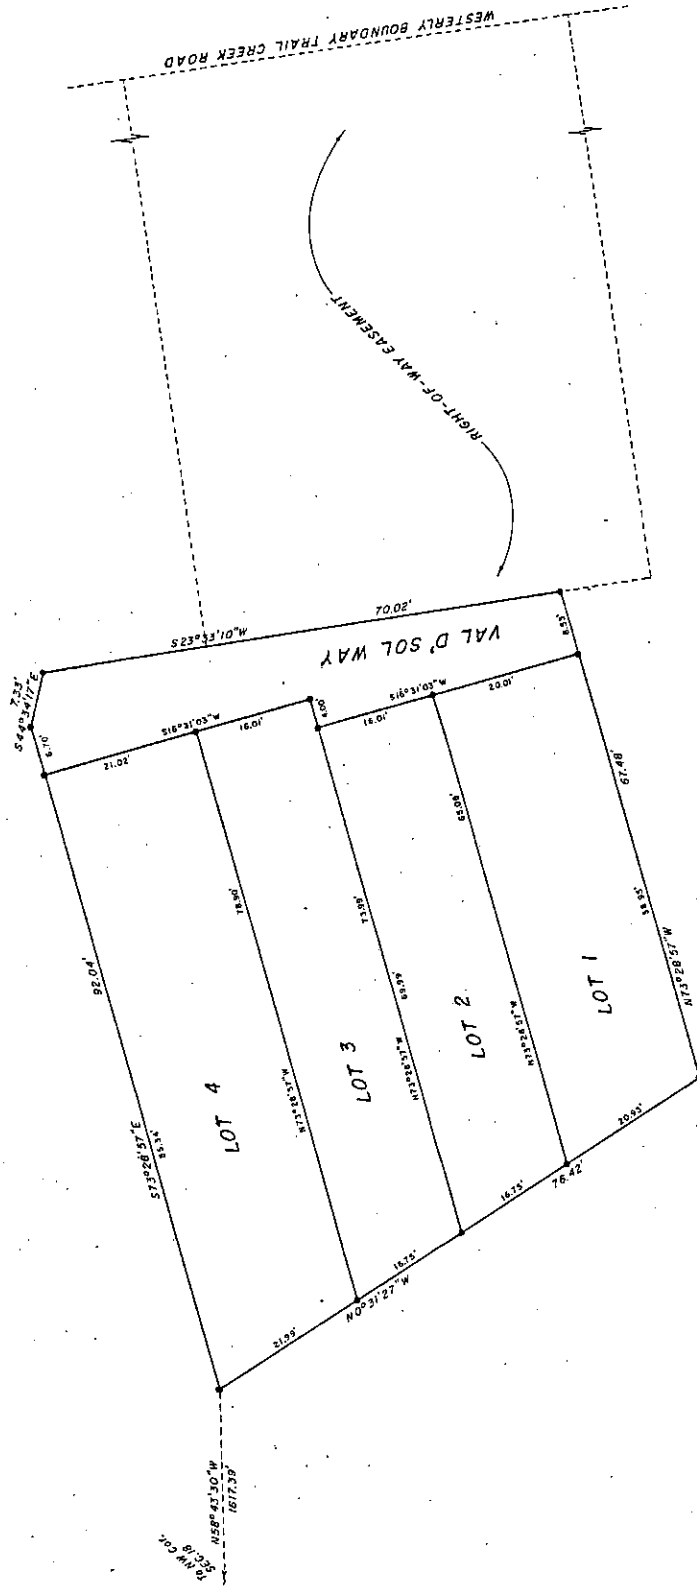

VAL D' SOL SUBDIVISION NO. 1

LOT 1, SEC. 18, T4N, R18E, B.M.
SUN VALLEY, BLAINE COUNTY,

IDAHO

SCALE: 1" = 10'

17665
2/24/67