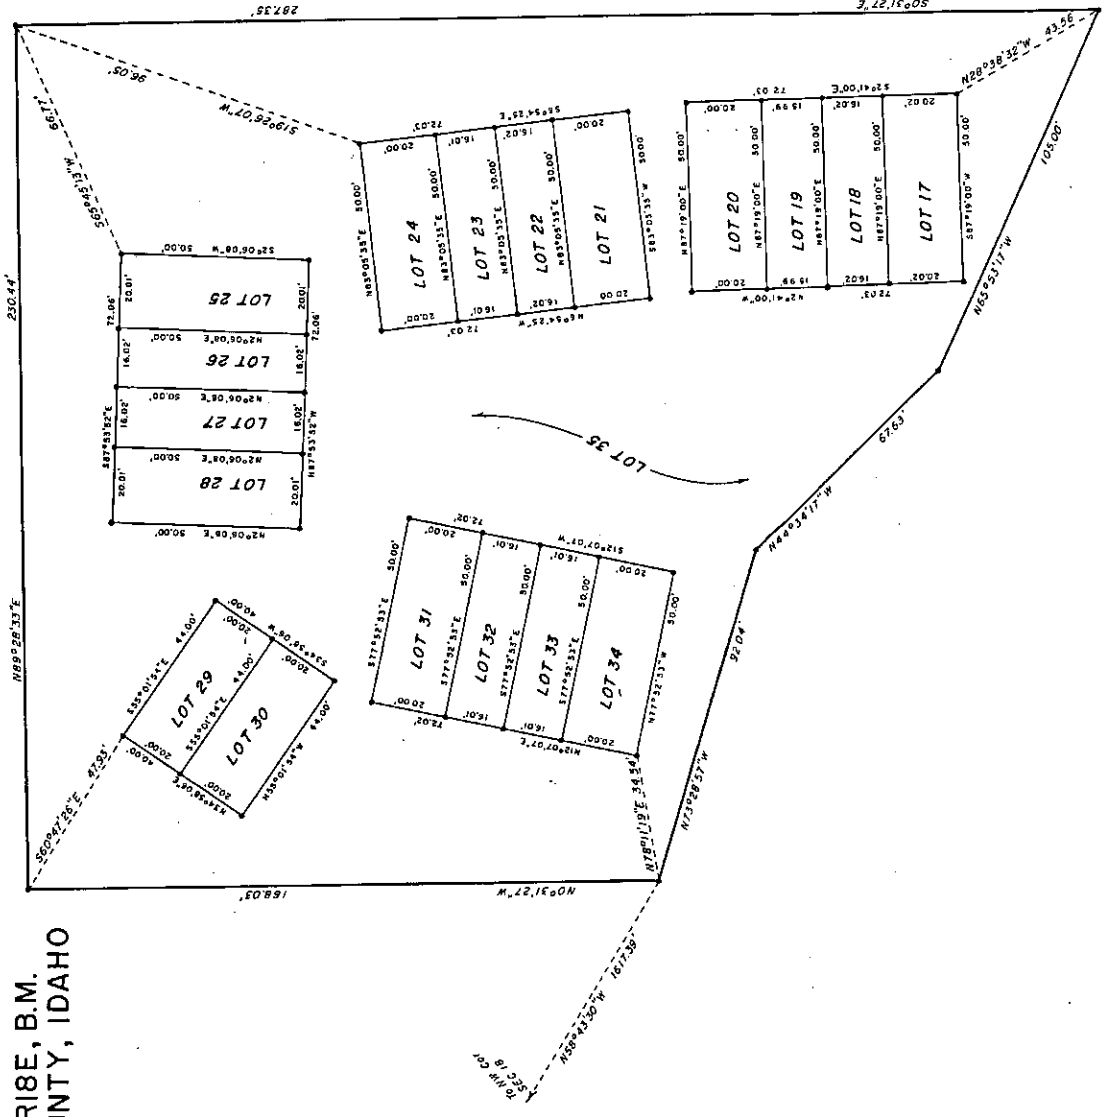

# VAL D' SOL SUBDIVISION NO. 3

LOT 1, SEC. 18, T4N, R18E, B.M.  
SUN VALLEY, BLAINE COUNTY, IDAHO

SCALE: 1" = 20'

# 130240  
7/17/68